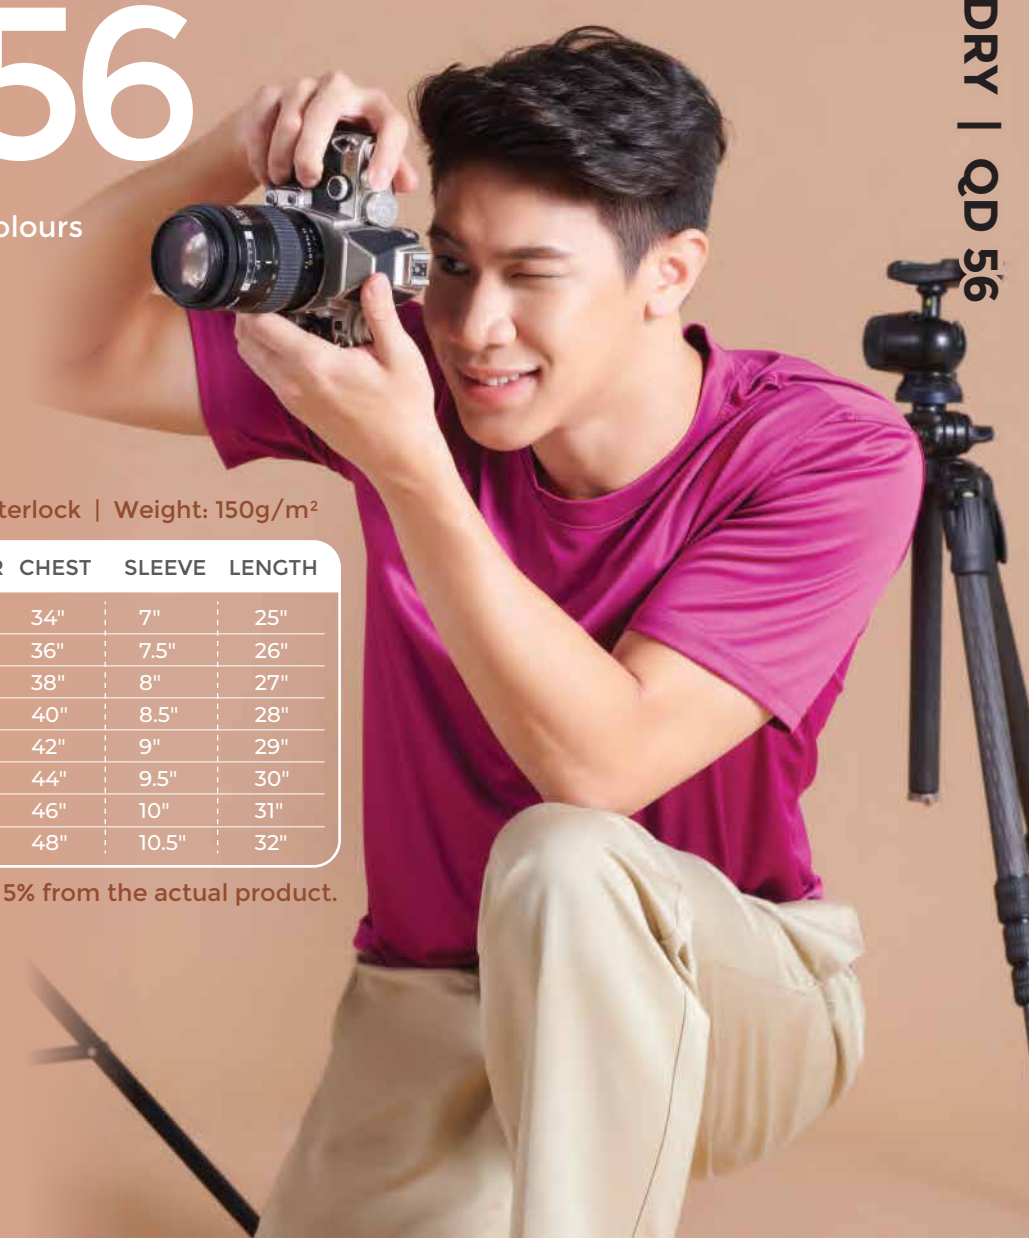

#UNISEX POLYESTER INTERLOCK
Short Sleeve T-Shirt

QD 56

Available in 12 Colours

100% Polyester Interlock | Weight: 150g/m²

SIZE	SHOULDER	CHEST	SLEEVE	LENGTH
2XS	15"	34"	7"	25"
XS	16"	36"	7.5"	26"
S	17"	38"	8"	27"
M	18"	40"	8.5"	28"
L	19"	42"	9"	29"
XL	20"	44"	9.5"	30"
2XL	21"	46"	10"	31"
3XL	22"	48"	10.5"	32"

Sizes may vary +/- 5% from the actual product.

antiodour

antibacterial

cool fit

eco-friendly dyed

QD 5604
Yellow

QD 5605
Red

QD 5630
Dark Purple